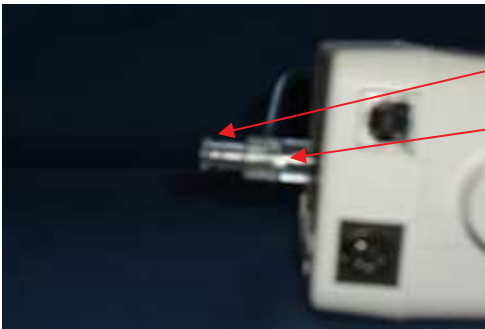

Labeled Description of QuadJoy

Threaded end

Base

Lure fitting that
thread on to base

Stem

Stick

Filter