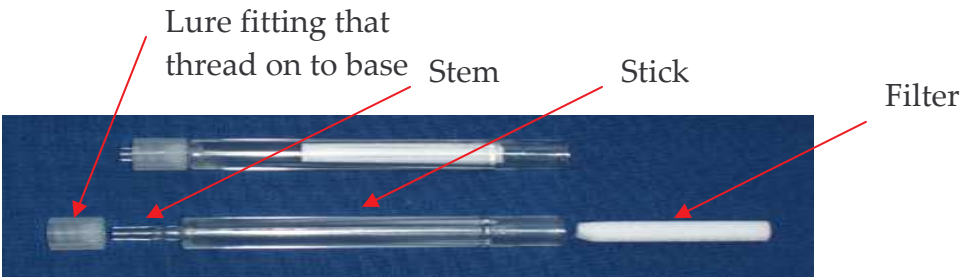

Labeled Description of QuadJoy

Threaded end

Base

Lure fitting that
thread on to base

Stem

Stick

Filter